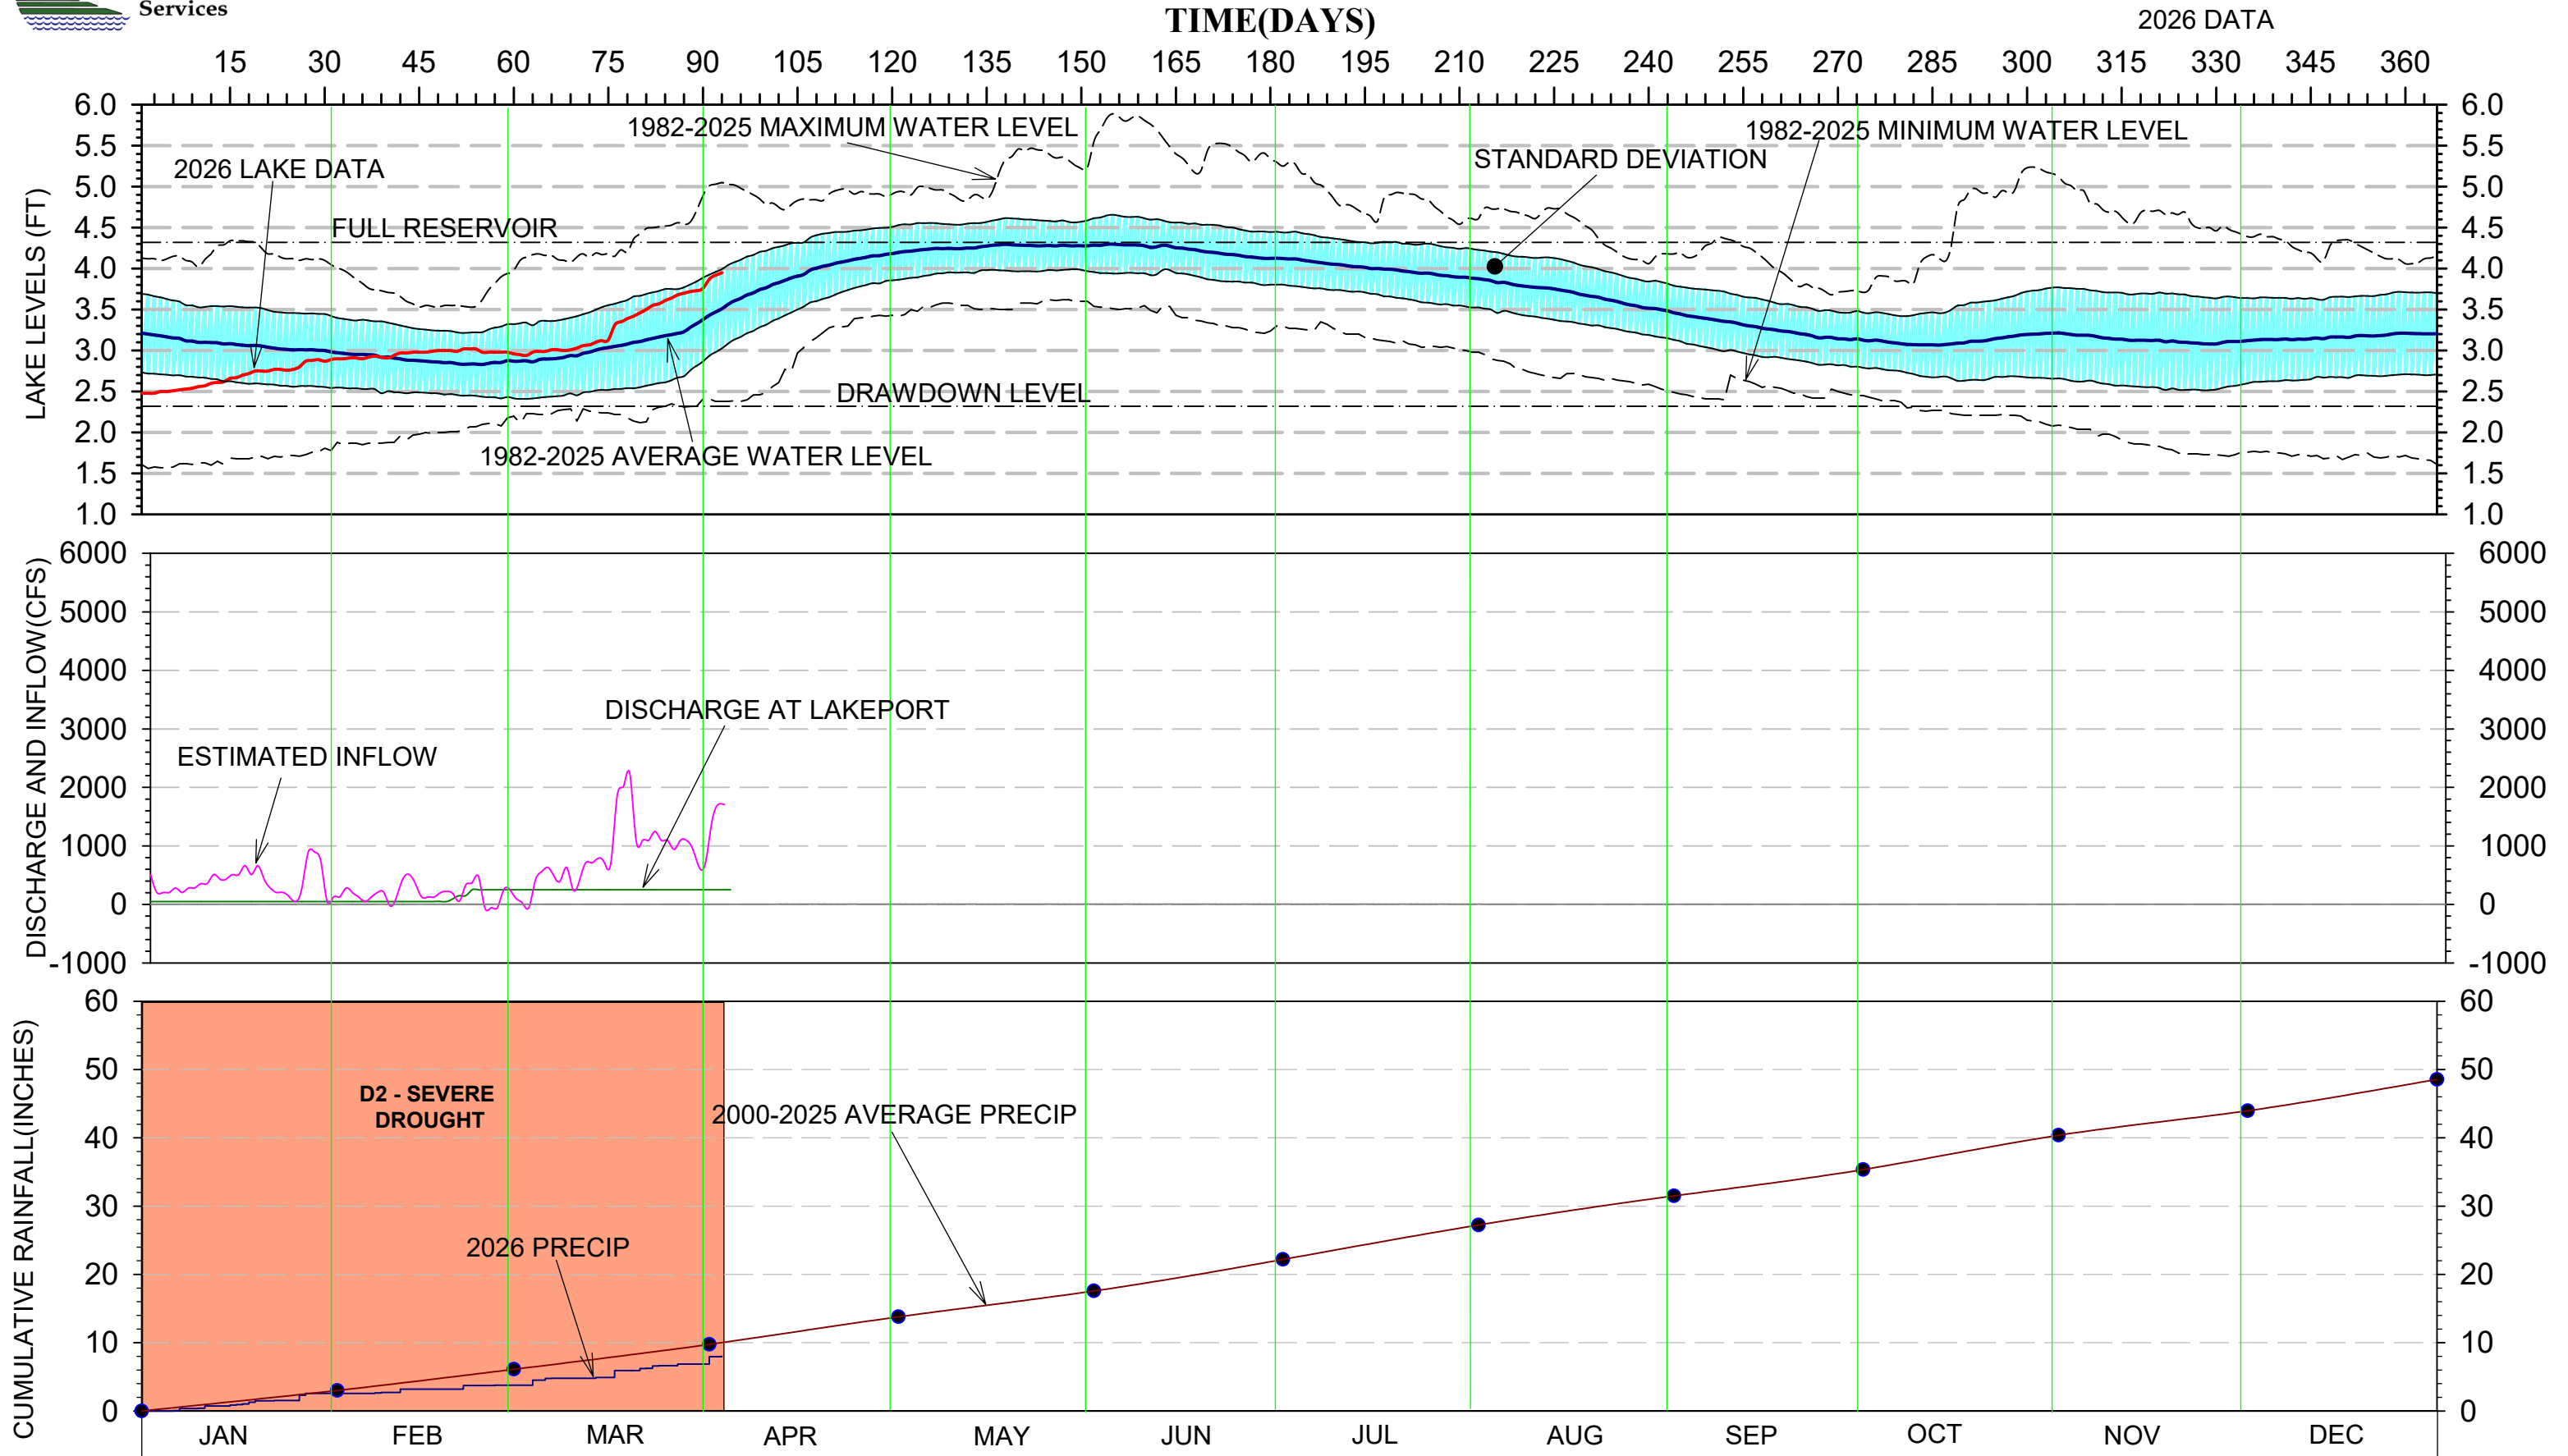

LAKE WINNIPESAUKEE LAKE LEVEL DATA

PROJECT DEVELOPMENT-JR
WINPRESENTATION.JNB

TIME (MONTHS)

Updated 4/3/2026. LAKE LEVEL 503.95' FULL LAKE 504.32'